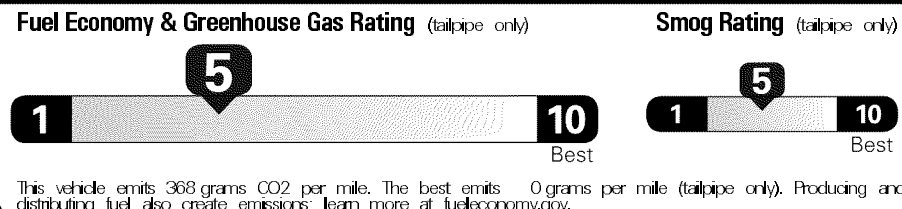

Actual results will vary for many reasons, including driving conditions and how you drive and maintain your vehicle. The average new vehicle gets 25 MPG and costs $9,000 to fuel over 5 years. Cost estimates are based on 15,000 miles per year at $3.00 per gallon. MPGe is miles per gasoline gallon equivalent. Vehicle emissions are a significant cause of climate change and smog.

fueleconomy.gov
Calculate personalized estimates and compare vehicles

SUB-TOTAL $45,623.00
DELIVERY, PROCESSING AND HANDLING FEE 975.00
TOTAL $46,598.00

GOVERNMENT 5-STAR SAFETY RATINGS

Overall Vehicle Score ★★★★★
Based on the combined ratings of frontal, side and rollover. Should ONLY be compared to other vehicles of similar size and weight.

Frontal Crash Driver Passenger ★★★★★
Based on the risk of injury in a frontal impact. Should ONLY be compared to other vehicles of similar size and weight.

Side Crash Front seat Rear seat ★★★★★
Based on the risk of injury in a side impact.

Rollover ★★★★★
Based on the risk of rollover in a single-vehicle crash.

APPLICABLE FEDERAL TAXES NOT INCLUDED

Manufacturer's suggested retail price includes manufacturer's recommended pre-delivery service.

License and title fees, state, local and applicable federal taxes, and dealer installed options and accessories are not included in the manufacturer's suggested retail price.

LEXUS NEW VEHICLE LIMITED WARRANTY
Limited warranty coverage highlights include
^ 4YR / 50000 mile basic coverage
^ 6YR / 70000 mile powertrain coverage
^ 6YR / Unlimited mile corrosion perforation warranty

See your Warranty and Services Guide for details.

LEXUS IS PLEASED TO OFFER THE FOLLOWING OWNER SUPPORT PACKAGE WITH EACH NEW LEXUS
^ 24 hour, 365 day/yr. roadside assistance plan
^ Complimentary 1st and 2nd scheduled maintenance services
^ Lodging for emergency breakdown 100 miles from home

An extended service contract may be available for this vehicle. Ask dealer for details

253AQ1 736 R523 16G L188

Star ratings range from 1 to 5 stars (★★★★★) with 5 being the highest.
Source: National Highway Traffic Safety Administration (NHTSA)
www.safercar.gov or 1-888-327-4236