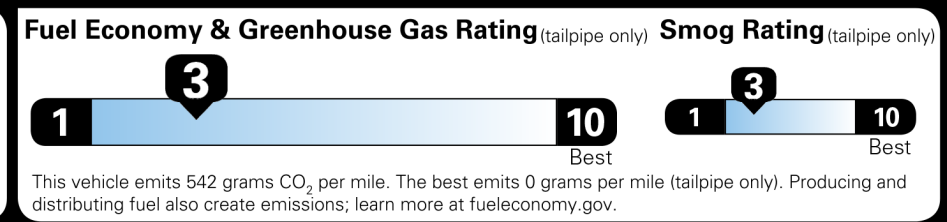

Not Original - Copy

Created on 2022-03-07 14:50:02 (UTC)

EPA DOT Fuel Economy and Environment

Gasoline Vehicle

You spend \$7,250 more in fuel costs over 5 years compared to the average new vehicle.

Annual fuel cost \$2,750