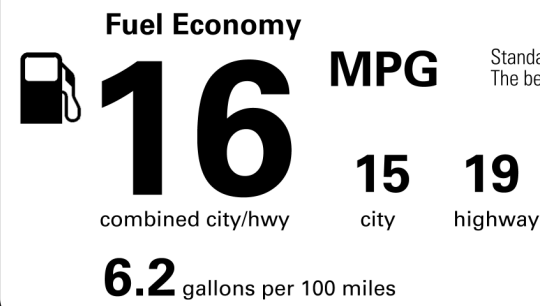

Not Original - Copy

Created on 2022-03-07 14:50:02 (UTC)

EPA DOT Fuel Economy and Environment

Gasoline Vehicle

You spend \$7,250 more in fuel costs over 5 years compared to the average new vehicle.

Annual fuel cost \$2,750

Actual results will vary for many reasons, including driving conditions and how you drive and maintain your vehicle. The average new vehicle gets 27 MPG and costs \$6,500 to fuel over 5 years. Cost estimates are based on 15,000 miles per year at \$2.95 per gallon. MPGe is miles per gasoline gallon equivalent. Vehicle emissions are a significant cause of climate change and smog.